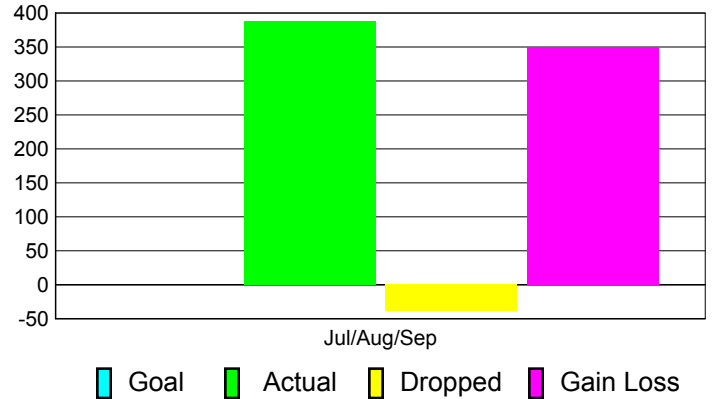

Membership Results 2011-2012

Goal, New, Dropped, Gain/Loss