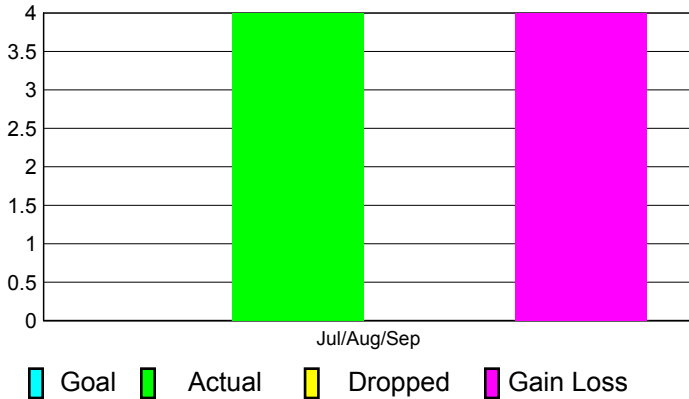

2011-2012 GMT Reports for District (or Undistricted) **District 322C3**

GMT: **SANGEETA JATIA**

Location: **INDIA**

GMT CA: **6**

CLUBS

**Club Results
2011-2012**

**Clubs
2010-2011**

Month	New Club Goal	Actual New Clubs	Actual Dropped Clubs	Gain/Loss of Clubs	Gain/Loss of Clubs
Jul/Aug/Sep		4	0	4	1
Totals		4	0	4	1

Club Results 2011-2012

Goal, New, Dropped, Gain/Loss

Comparison of Club Gain/Loss

Current Year Compared to the Previous Year

YTD Status Quo Clubs 2011-2012

Status Quo Clubs Compared to Status Quo Members

MEMBERSHIP