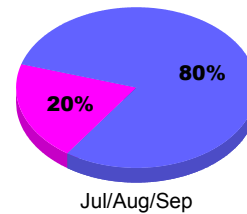

**Membership Results
2011-2012**

**Membership
2010-2011**

Month	Net Memb Goal	Actual New Memb	Actual Dropped Memb	Gain/Loss of Memb	Gain/Loss of Memb
Jul/Aug/Sep		388	-39	349	9
Totals		388	-39	349	9

Membership Results 2011-2012

Goal, New, Dropped, Gain/Loss

Comparison of Membership Gain/Loss

Current Year Compared to the Previous Year

Gender Comparison 2011-2012

Male Female